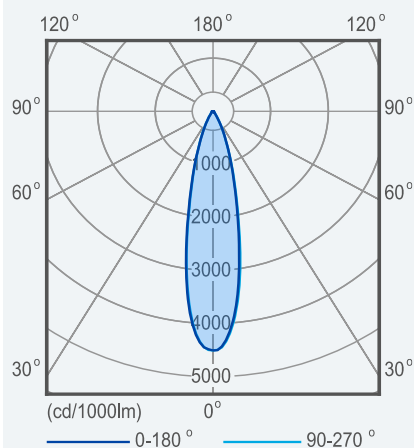

Options and accessories

Suffix to OC	Description
BK	Black housing color
WH	White housing color
B	Black reflector
W	White reflector