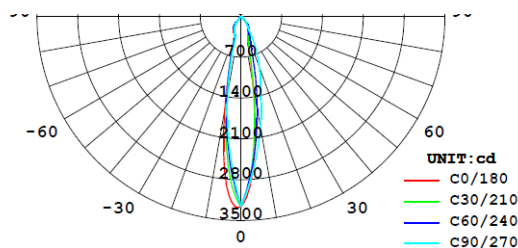

Examples of specific product selection:

Coding: ESTR011857R
 Type: Estrella Series, Rotatable, 11 Watt, CRI 80, 5700K Color Temperature, Recessed mounted

Light Distribution Curve

Table 2 – Mechanical Dimensions