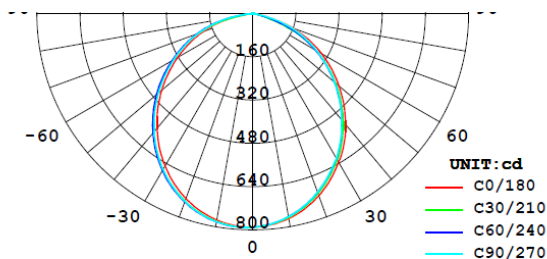

Light Distribution Curve

Table 2 – Mechanical Dimensions

Luminaire type	Outer Ø	Mechanical Dimensions Cut out Ø	H	Standard mounting	Gross weight /kg/
EST7WWW8XXR	199 mm	170mm	75mm	Recessed	1,27

Disclaimer